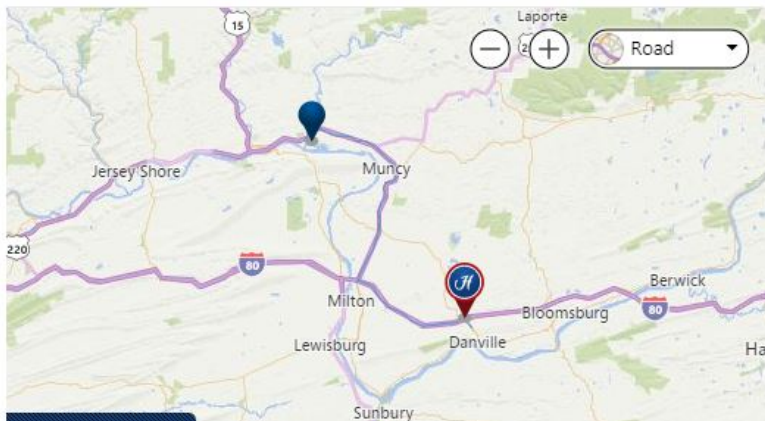

Lycoming County Area , PA

- » Take ramp right and follow signs for I-180 East / US-220 North (23.3 mi.)
- » Take ramp right for I-80 East toward Bloomsburg (12.2 mi.)
- » At exit 224, take ramp right for PA-54 toward Danville (0.2 mi.)
- » Keep straight onto PA-54 S / Continental Blvd (1.2 mi.)
- » Turn back on PA-642 W / PA-54 N / Continental Blvd (0.4 mi.)
- » Keep straight onto PA-54 N / Continental Blvd (0.8 mi.)
- » Arrive at PA-54 N / Continental Blvd (0.0 mi.)

Distance from Hotel: 39.3 mi.

Travel Time: 39 min.

Wilkes-Barre/Scranton Area

Wilkes-Barre Area , PA

- » Get onto I-81 S (26.2 mi.)
- » At exit 151B, take ramp right for I-80 West toward Bloomsburg (36.1 mi.)
- » At exit 224, take ramp right for PA-54 East toward Danville / Sunbury (0.3 mi.)
- » Keep straight onto PA-54 S / Continental Blvd (1.4 mi.)
- » Turn back on PA-642 W / PA-54 N / Continental Blvd (0.4 mi.)
- » Keep straight onto PA-54 N / Continental Blvd (0.8 mi.)
- » Arrive at PA-54 N / Continental Blvd (0.0 mi.)

Distance From Hotel: est 157.4 mi.

Travel Time: est 2 hrs 23 min